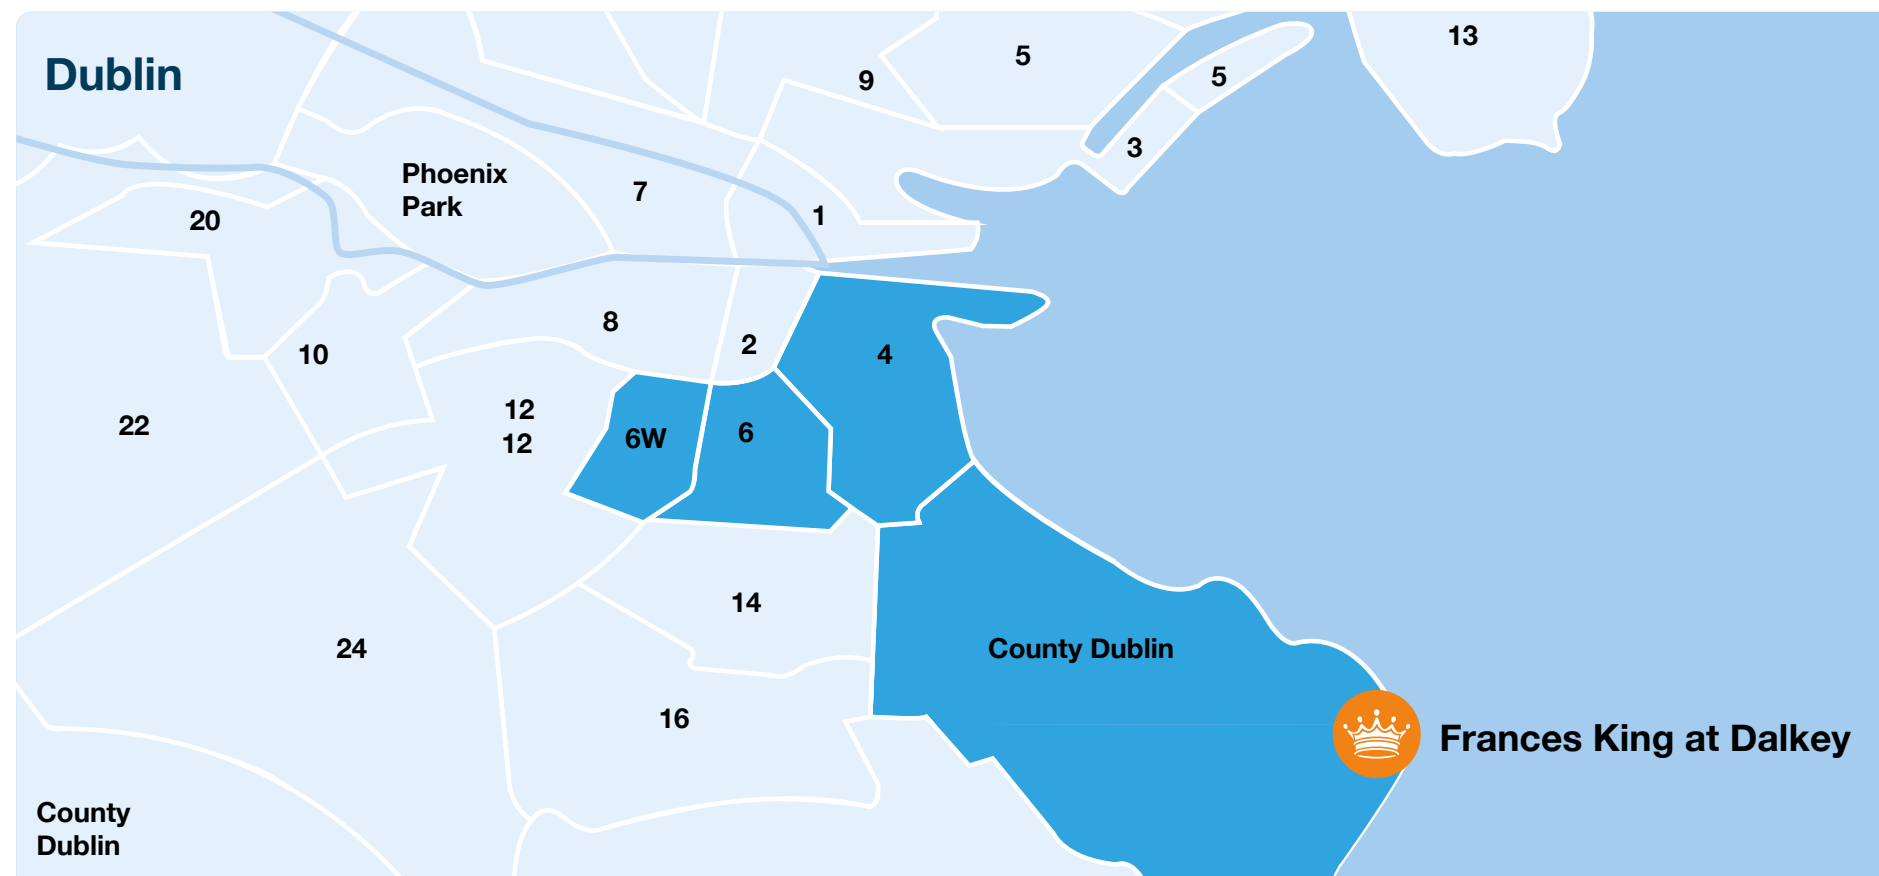

Homestay

- The most cost-effective way of living in Dublin
- Our hosts are friendly and welcoming and located in residential areas approximately 20-50 minutes from the school by public transport
- The best way to learn about Irish life and culture

Premium ***

- Single half board
- Twin/double half board

Private
or shared
bathroom