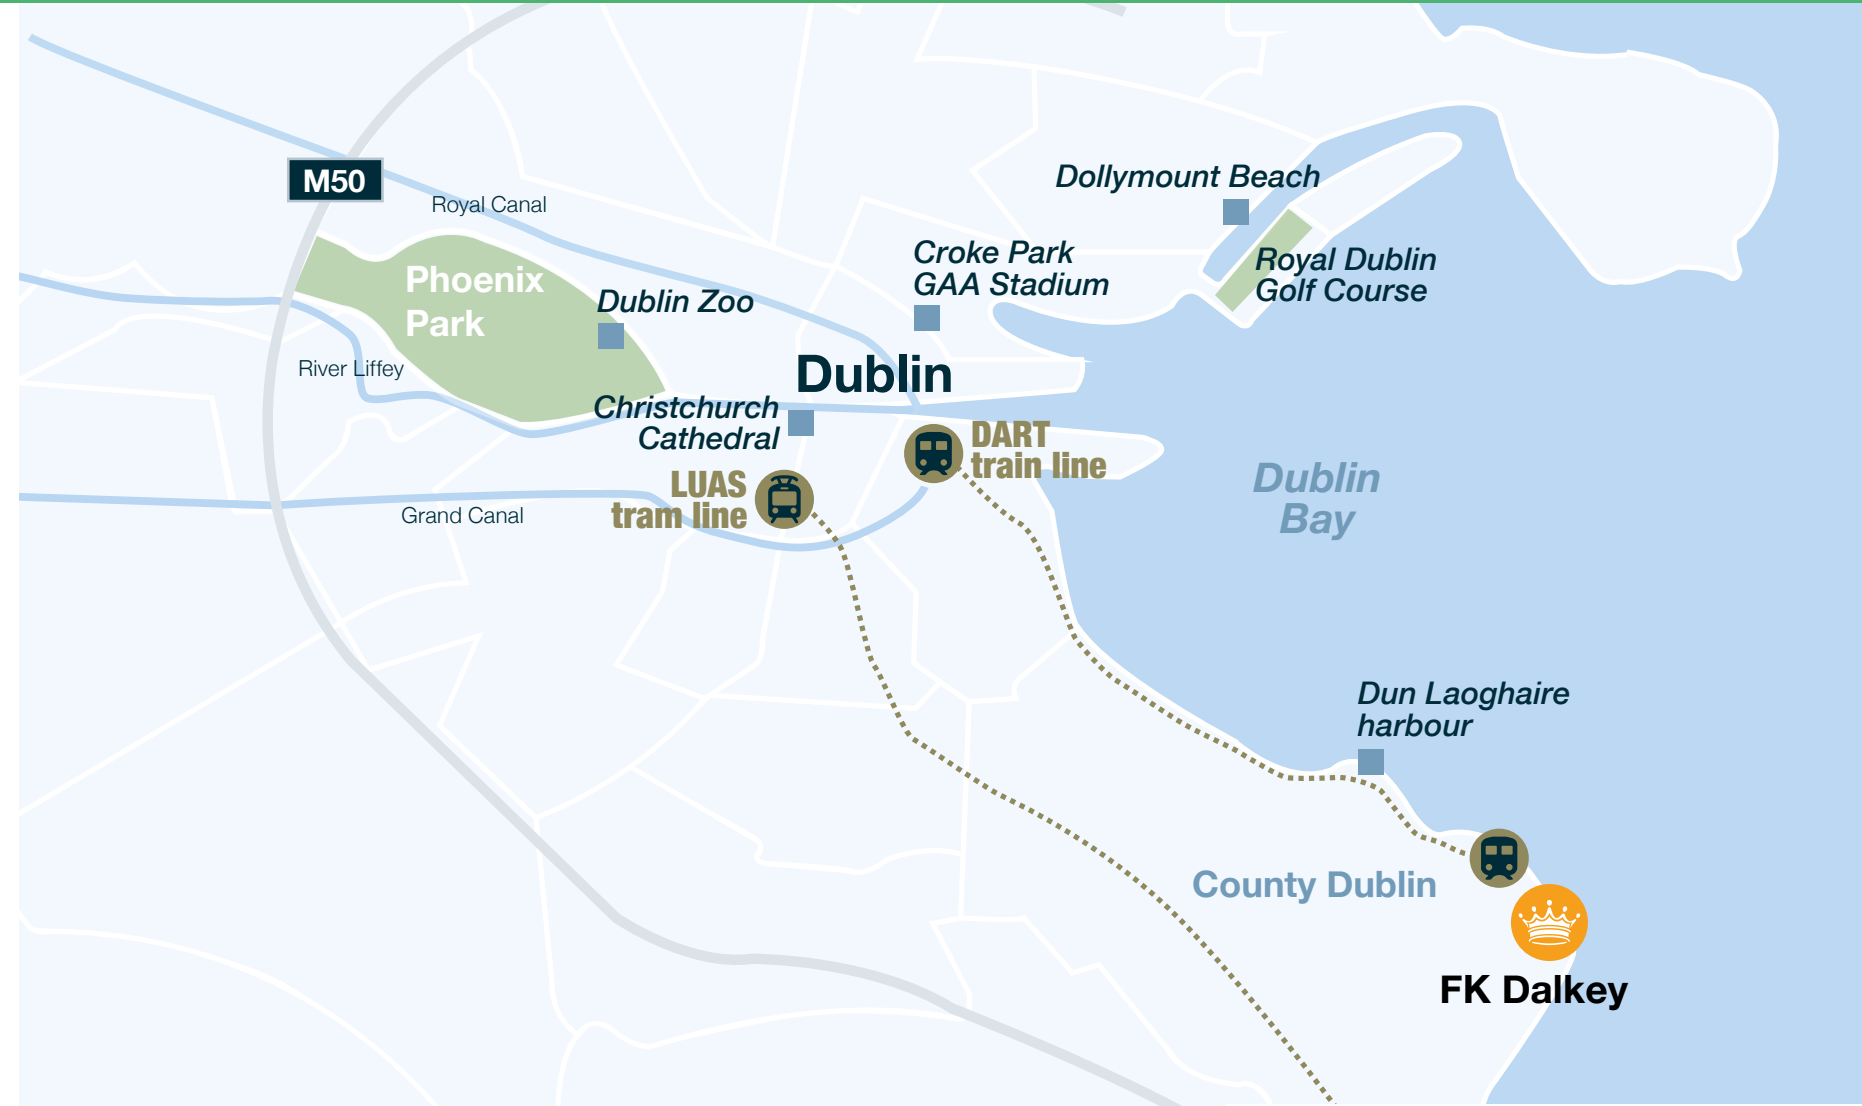

2024

Dublin Family Programme

MEMBERSHIPS

Frances King School of English - Dublin is a member of MEI.

Experience
in Teaching

Dublin Family Programme

- Family study holiday in beautiful Dalkey, on the Dublin seaside
- Courses for children aged 6-16 and optional courses for parents and other family members
- Programmes available in summer

Superb Location

- The school is located in the beautiful coastal village of Dalkey in South County Dublin
- Dalkey is an urban oasis on the east coast of Ireland just 25 minutes by DART train to Dublin city centre
- The school is located by the sea only a 5 minute walk to the village centre
- This is a unique school with great facilities

Homestay

- The most cost-effective way of living in Dublin
- Our hosts are friendly and welcoming and located in residential areas approximately 20-50 minutes from the school by public transport
- The best way to learn about Irish life and culture