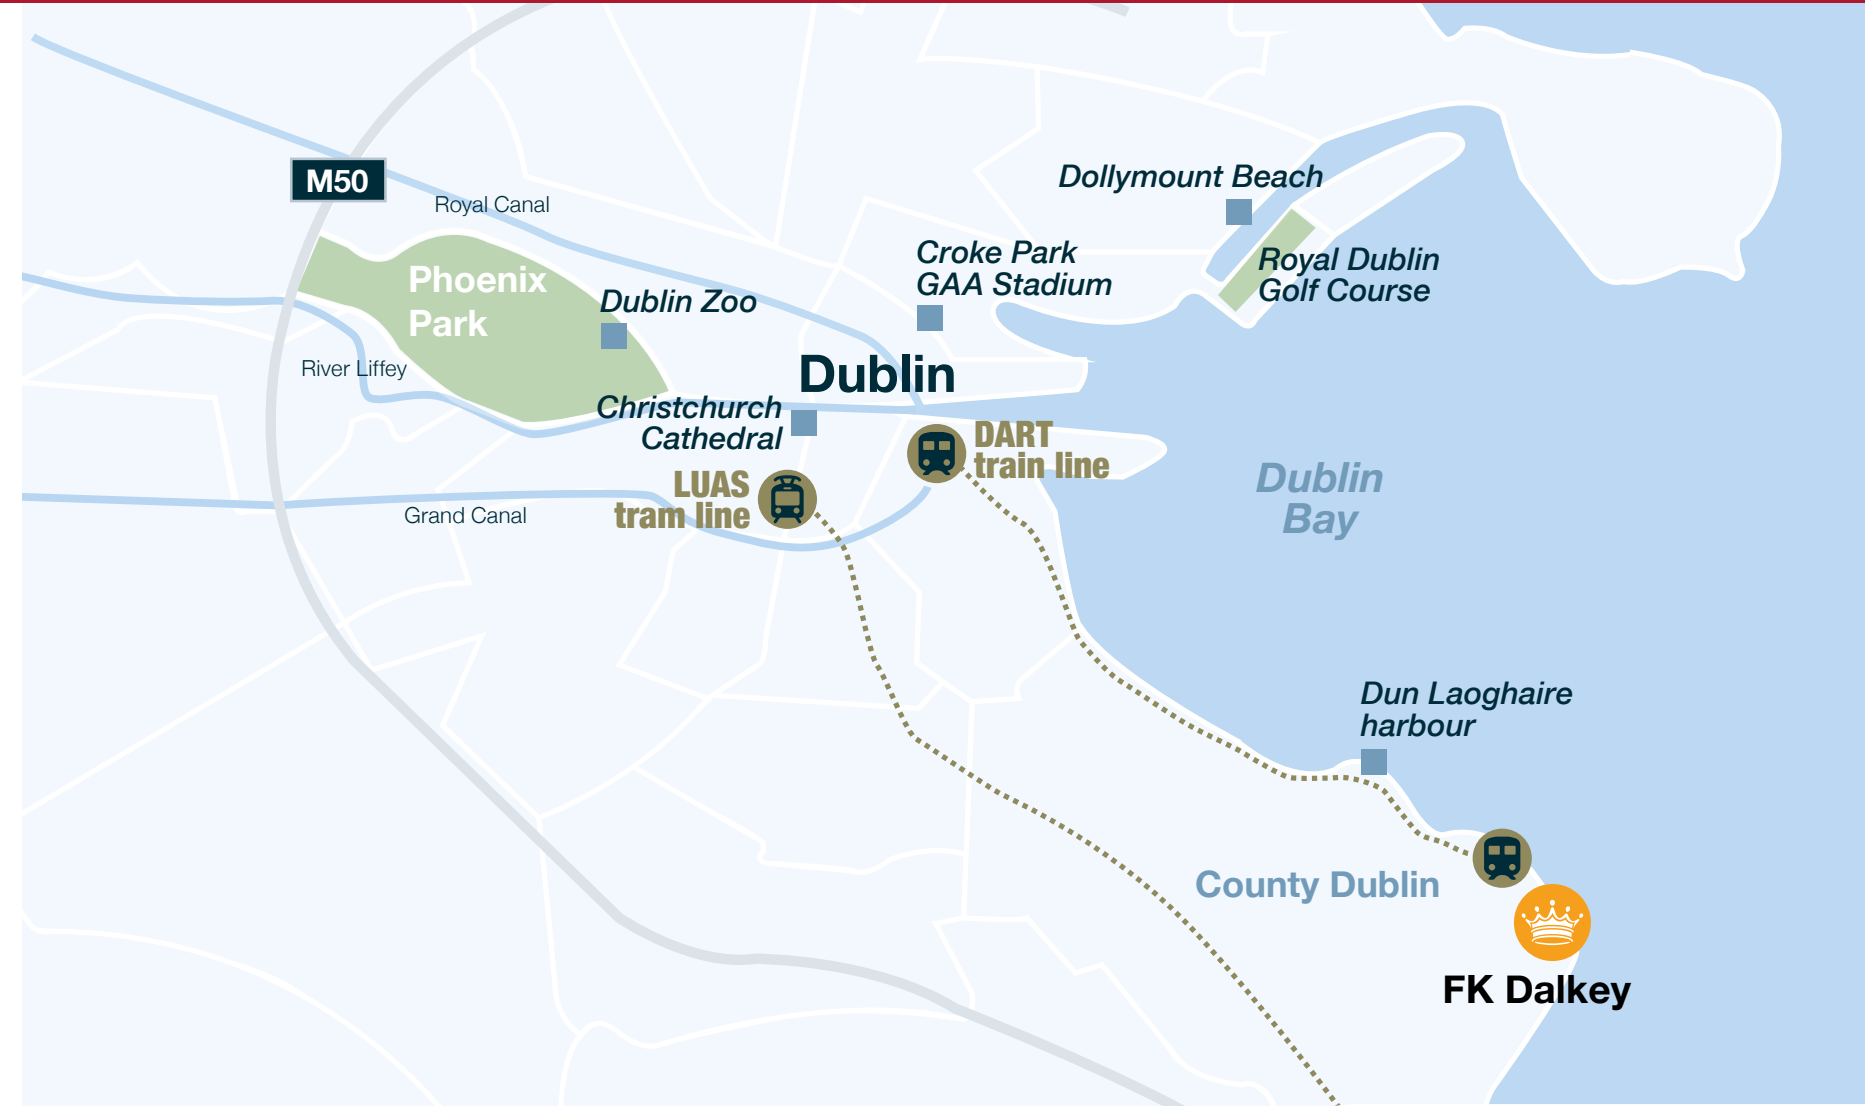

Superb Location

- The school is located in the beautiful coastal village of Dalkey in South County Dublin
- Dalkey is an urban oasis on the east coast of Ireland just 25 minutes by DART train to Dublin city centre
- The school is located by the sea only a 5 minute walk to the village centre
- This is a unique school with great facilities