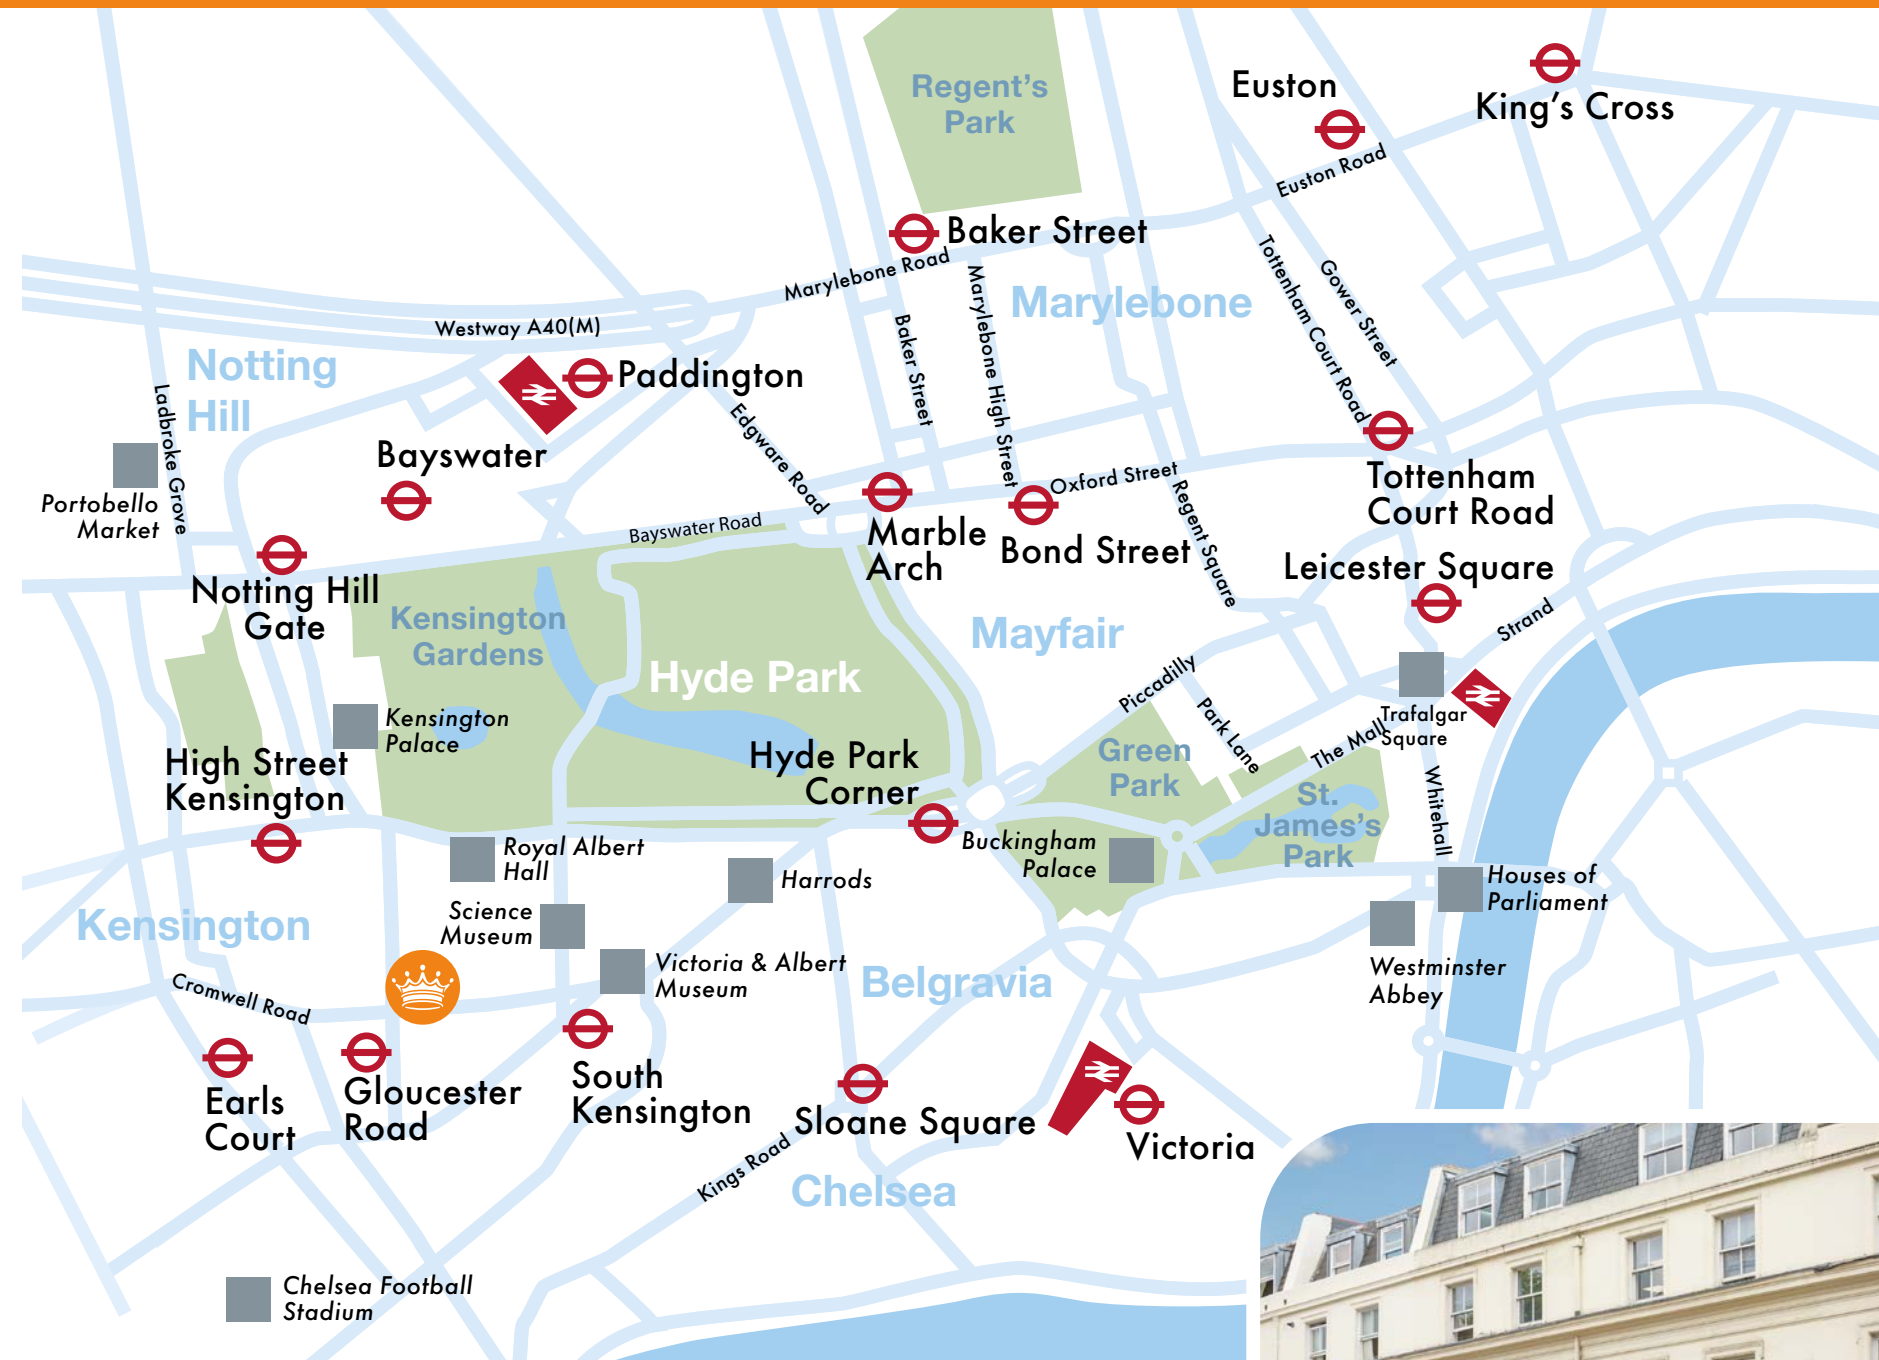

Perfect Location

- Frances King is perfectly located to explore London
- The school is in Kensington, one of London's finest areas, opposite Gloucester Road underground station
- There are many shops, cafes, restaurants, galleries, museums and places of entertainment a short walk away
- Parents and their children study in the same location in our Kensington school or nearby annexe within walking distance